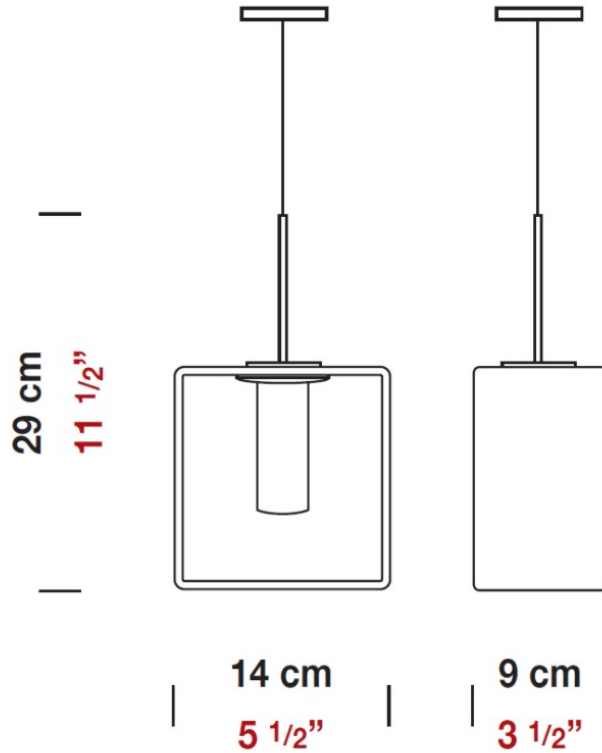

DOMINO SUSPENSION

D81048-BLK

PROJECT	
TYPE	
NOTES	
QUANTITY	
DATE	

GENERAL

Series: Domino
Brand: Panzeri
Division: Design
Mounting Type: Suspension
Mounting Location: Ceiling
Subcategory: Pendant

PHYSICAL

Length (mm): 140
Length (in): 5 1/2
Width (mm): 90
Width (in): 3 9/16
Height (mm): 290
Height (in): 11 7/16
Max. Overall Height (mm): 2290
Max. Overall Height (in): 90 3/16
Weight (kg): 1.23
Weight (lbs): 2.71
Diffuser: Black Blown Glass

ELECTRICAL

Number of Lamps: 1
Lamp Type: LED Retrofit / Halogen
Bulb Included: Bulb Not Included
Total Output Wattage (W): 13 / 60
Max. Wattage Per Lamp (W): 13 / 60
Lamp Base: G9

LED

OPTICAL

RATINGS AND CERTIFICATIONS

Certified By: CSA Certified to UL and CSA Standards
IP rating: IP20