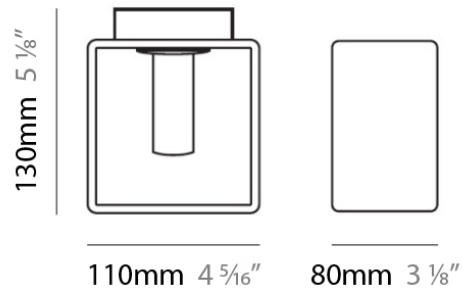

DOMINO SURFACE

D82033-BLK

PROJECT _____

TYPE _____

NOTES _____

QUANTITY _____

DATE _____

GENERAL

Series: Domino

Brand: Panzeri

Division: Design

Mounting Type: Surface

Mounting Location: Ceiling

Subcategory: Ambient

PHYSICAL

Shape: Rectangle

Length (mm): 110

Length (in): 4 ⁵/₁₆

Width (mm): 80

Width (in): 3 ¹/₈

Height (mm): 130

Height (in): 5 ¹/₈

Extension (in): 5 ¹/₈

Weight (kg): 1.23

Weight (lbs): 2.7

Diffuser: Black Blown Glass

Fixture Material: Glass / Aluminum

ELECTRICAL

Number of Lamps: 1

Lamp Type: LED Retrofit / Halogen

Bulb Included: Bulb Not Included

Total Output Wattage (W): 3 / 35

Max. Wattage Per Lamp (W): 3 / 35

Lamp Base: G9

Input Voltage (V): 120

LED

OPTICAL

RATINGS AND CERTIFICATIONS

Certified By: CSA Certified to UL and CSA Standards

IP rating: IP40

D